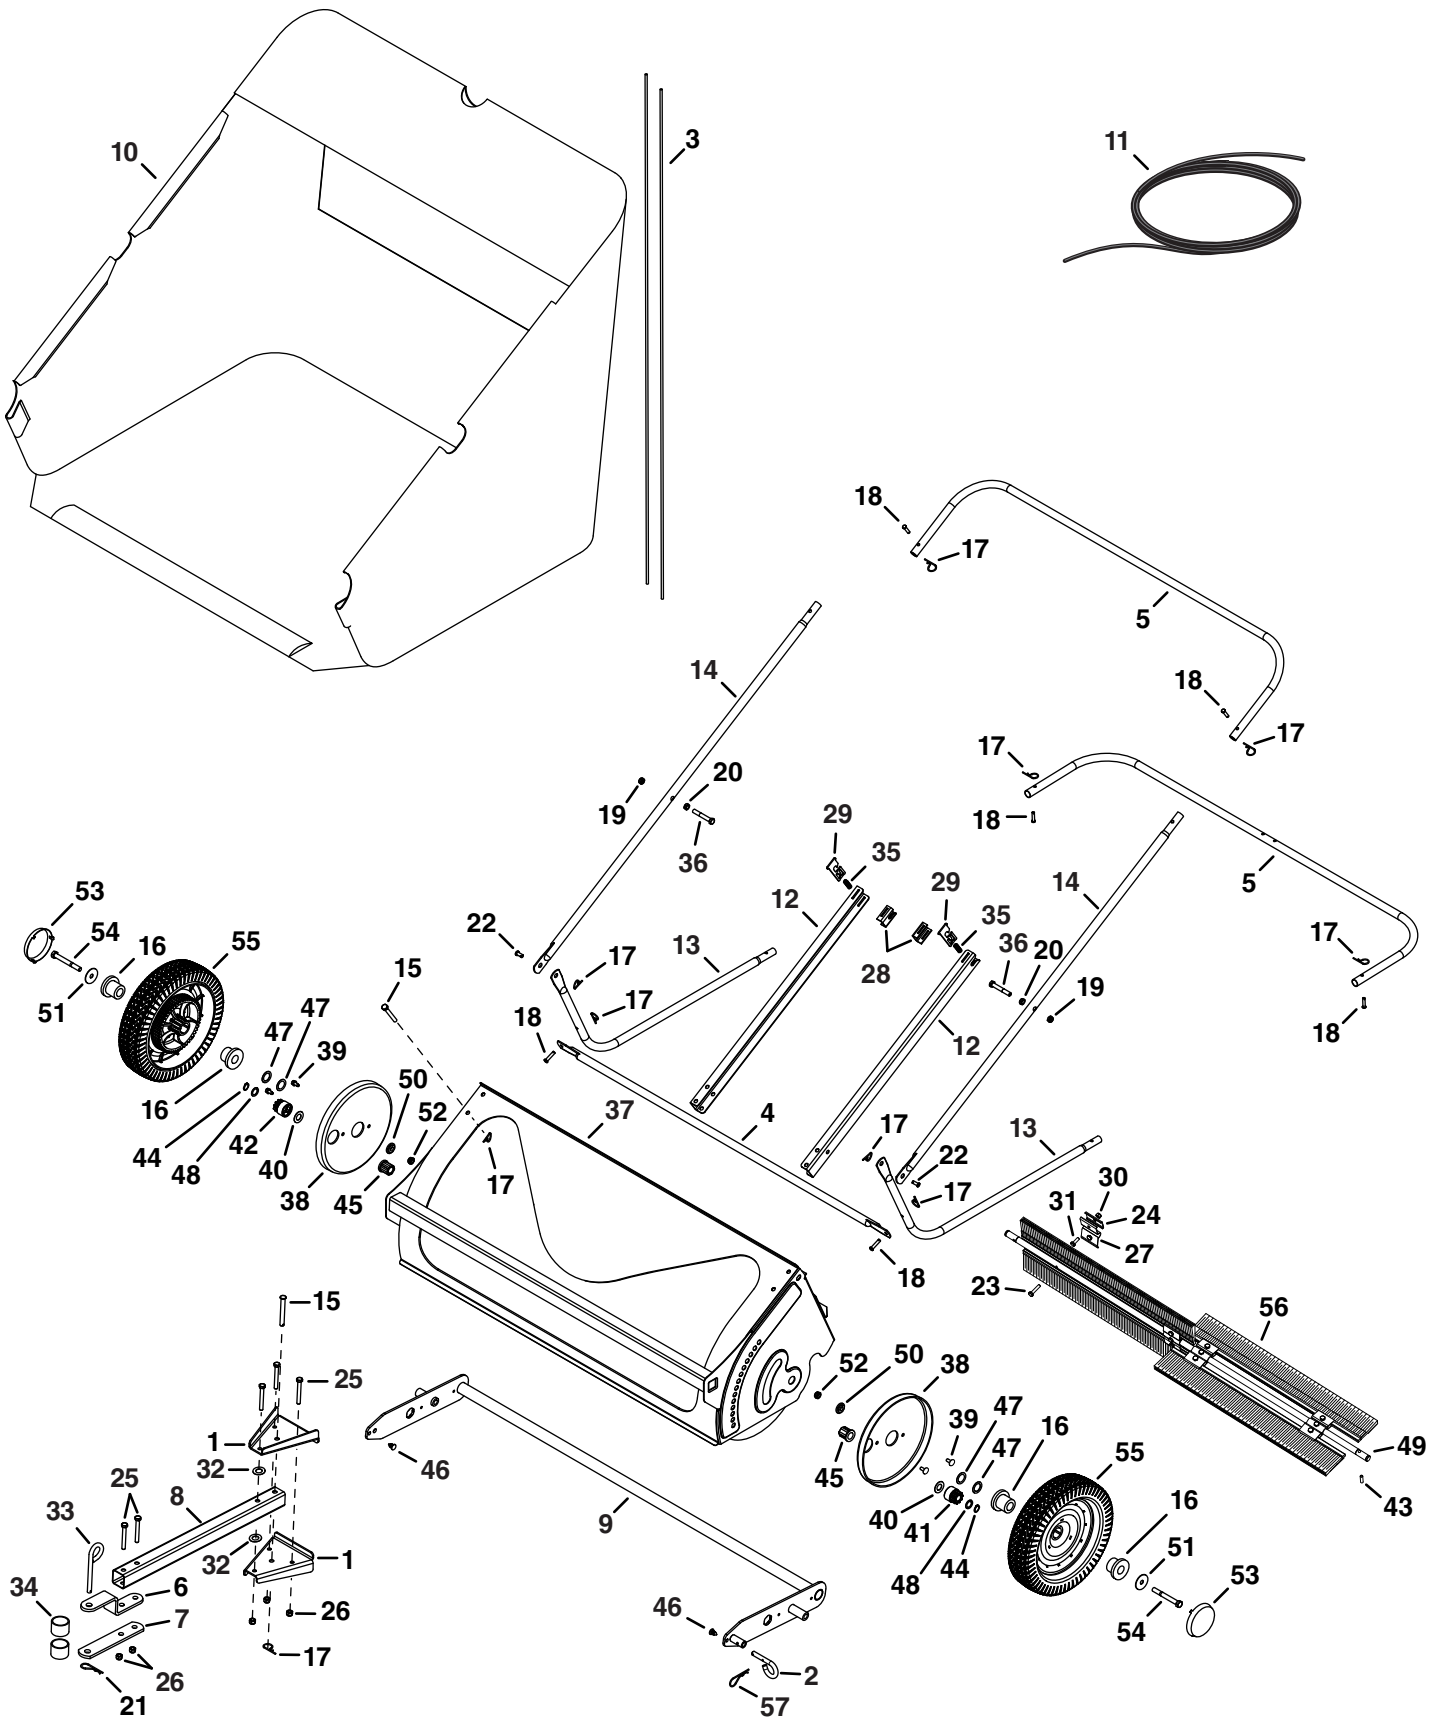

45-0521 REPAIR PARTS

45-0521 REPAIR PARTS LIST

REF	QTY	PART NO	DESCRIPTION	REF	QTY	PART NO	DESCRIPTION
1	2	27425	Drawbar Bracket	30	12	47189	Nylock Nut, 1/4"
2	1	43038	Pivot Lock Pin 3/8"	31	8	43012	Hex Bolt, 1/4-20 x 3/4"
3	2	42646	Hopper Support Rod	32	2	47605	Washer, .411" x 1" x .03"
4	1	45323	Bag Frame Tube	33	1	23353	Hitch Pin
5	2	45324	Rear Hopper Tube	34	2	23368	Spacer
6	1	23014	Hitch Bracket	35	2	41036	Compression Spring
7	1	24192	Hitch Bracket (Straight)	36	2	43432	Hex Bolt, 3/8-16 x 2-1/2"
8	1	28617	Drawbar	37	1	68855	Sweeper Housing
9	1	68868	Height Adjustment Tube	38	2	28366	Dust Cover
10	1	45325	Hopper Bag	39	4	HA24433	Pop Rivet
11	1	43737	Hopper Rope	40	2	40001	Shim Washer
12	2	27424	Bag Arm	41	1	48651	Pinion Gear (LH)
13	2	40897	Lower Hopper Tube	42	1	48652	Pinion Gear (RH)
14	2	42539	Upper Hopper Tube	43	2	47046	Dowel Pin, 1/4 x 3/4"
15	5	HA23636	Clevis Pin, 3/8 x 2-1/4"	44	2	42094	Retaining Ring
16	4	45088	Wheel Bearing	45	2	67407	Bearing Assembly
17	13	43055	Hair Pin, 3/32 x 1.8"	46	2	46454	Plastic Plug
18	6	48365	Clevis Pin, 1/4 x 1.11"	47	4	1540-31	Washer, 1-1/4"
19	2	42210	Nylock Jam Nut, 3/8"	48	2	42093	Washer, .598"
20	2	712-3008	Jam Nut, 3/8"	49	1	28378	Brush Shaft
21	1	43343	Hair Cotter Pin, 3/32 x 2-5/16"	50	2	26538	Step Spacer
22	2	48366	Clevis Pin, 3/8 x 1/2"	51	2	141	Washer, 1-1/4"
23	4	43661	Hex Bolt, 1/4-20 x 1"	52	2	1038	Nylock Jam Nut, 3/8"
24	8	23581	Brush Retainer (Single)	53	2	2674-32	Hub Cap
25	5	44292	Bolt, Hex 5/16-18 x 2-1/2"	54	2	710-1273	Hex Bolt, 3/8-24 x 2-3/4"
26	5	47810	Nut, Nylock 5/16-18	55	2	44985	Wheel
27	4	23580	Brush Retainer (Double)	56	4	46780	Brush
28	2	27426	Pivot Rod Support Bracket	57	1	48934	Hairpin Agitator
29	2	26484	Pivot Rod Retainer		1	45319	Owner's Manual